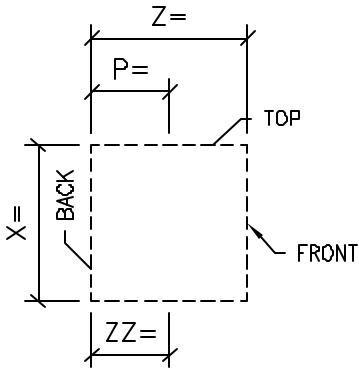

GENERIC SURROUND DOOR SQUARE TOP

SURROUND PROFILE:

?

OTHER PROFILE:

?

OTHER PROFILE:

?

EXAMPLE PHOTO OF SURROUND

QTY: ?

1 ISOMETRIC VIEW
SURROUND DOOR SQUARE TOP

ADDITIONAL MODIFIERS

MODIFIERS: CROWN

MODIFIERS: EAR

MODIFIER: WING

MODIFIER: PLINTH

STANDARD COLOR CHOICE:
TAN \ WHITE \ BUFF