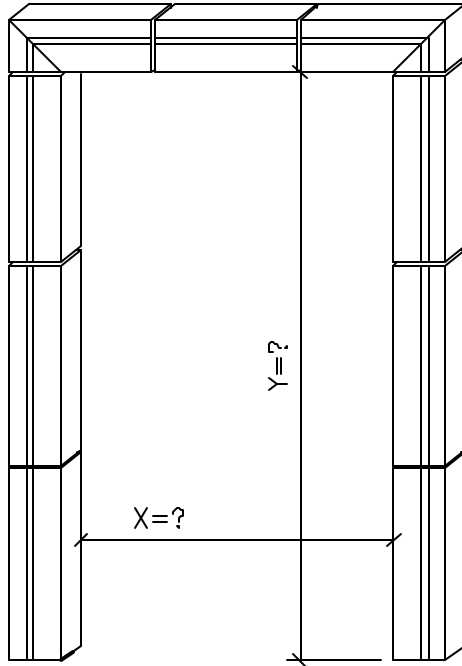

GENERIC SURROUND DOOR SQUARE TOP

SURROUND PROFILE:

?

OTHER PROFILE:

?

OTHER PROFILE:

?

EXAMPLE PHOTO OF SURROUND

QTY: ?

1 ISOMETRIC VIEW
SURROUND DOOR SQUARE TOP

ADDITIONAL MODIFIERS

MODIFIERS: CROWN

MODIFIERS: EAR

MODIFIER: WING

MODIFIER: PLINTH

STANDARD COLOR CHOICE:
TAN \ WHITE \ BUFF