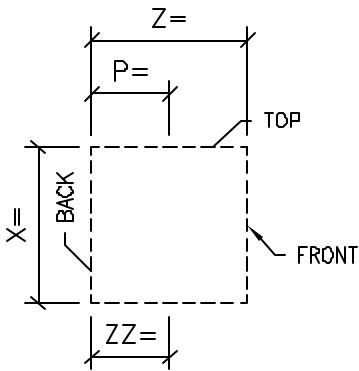

GENERIC SURROUND DOOR SQUARE TOP

SURROUND PROFILE:

?

OTHER PROFILE:

?

OTHER PROFILE:

?

EXAMPLE PHOTO OF SURROUND

QTY: ?

1 ISOMETRIC VIEW
SURROUND DOOR SQUARE TOP

ADDITIONAL MODIFIERS

MODIFIERS: CROWN

MODIFIERS: EAR

MODIFIER: WING

MODIFIER: PLINTH

STANDARD COLOR CHOICE:
TAN \ WHITE \ BUFF