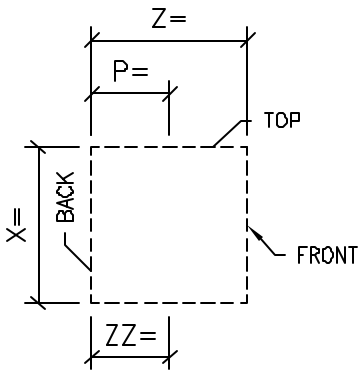

GENERIC SURROUND DOOR SQUARE TOP

SURROUND PROFILE:

?

OTHER PROFILE:

?

OTHER PROFILE:

?

EXAMPLE PHOTO OF SURROUND

QTY: ?

1 ISOMETRIC VIEW
SURROUND DOOR SQUARE TOP

ADDITIONAL MODIFIERS

MODIFIERS: CROWN

MODIFIERS: EAR

MODIFIER: WING

MODIFIER: PLINTH

STANDARD COLOR CHOICE:
TAN \ WHITE \ BUFF