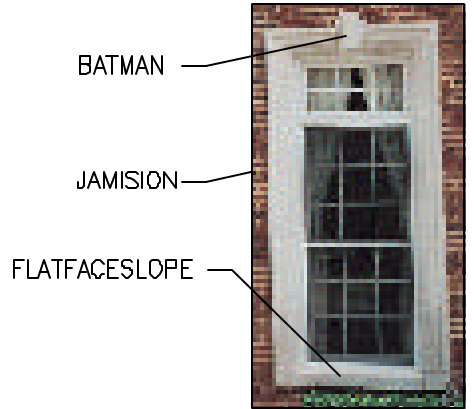

GENERIC SURROUND DOOR SQUARE TOP

SURROUND PROFILE:

?

OTHER PROFILE:

?

OTHER PROFILE:

?

EXAMPLE PHOTO OF SURROUND

QTY: ?

1 ISOMETRIC VIEW
SURROUND DOOR SQUARE TOP

ADDITIONAL MODIFIERS

MODIFIERS: CROWN

MODIFIERS: EAR

MODIFIER: WING

MODIFIER: PLINTH

STANDARD COLOR CHOICE:
TAN \ WHITE \ BUFF