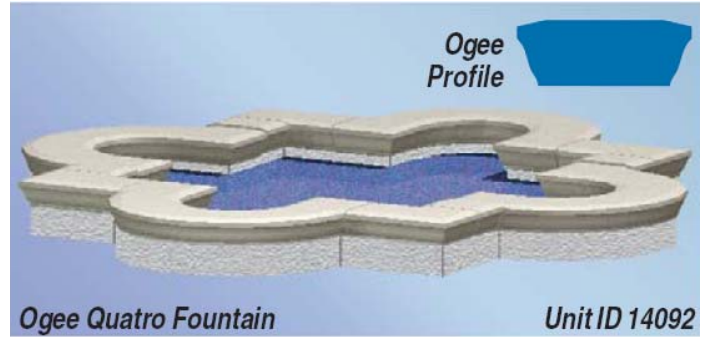

Ogee Profile

Ogee Quatro Fountain