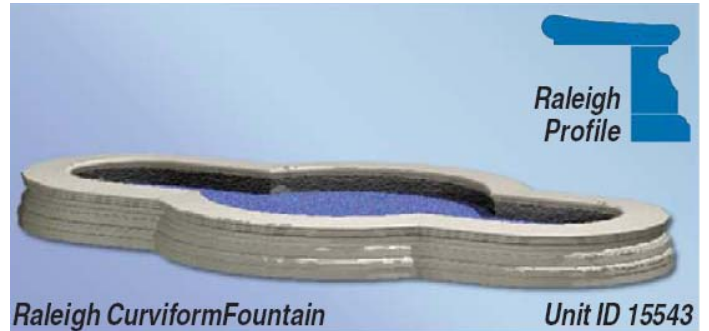

Raleigh Profile

Raleigh Curviform Fountain

Unit ID 15543

Shell