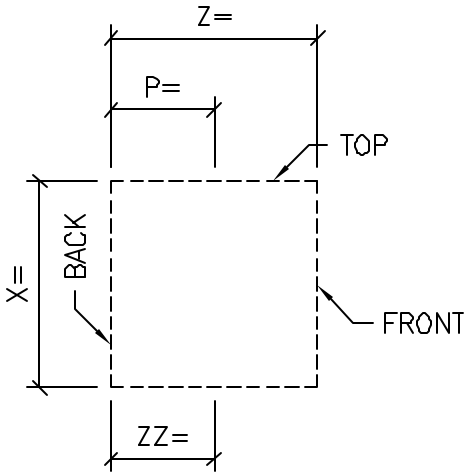

GENERIC FINIAL

EXAMPLE PHOTO OF FINIAL

CHOOSE PROFILE:  
? \_\_\_\_\_

QTY: ? \_\_\_\_\_

① ISOMETRIC VIEW  
FINIAL

STANDARD COLOR CHOICE:  
TAN \ WHITE \ BUFF

Please print clearly

Unit ID: 17685