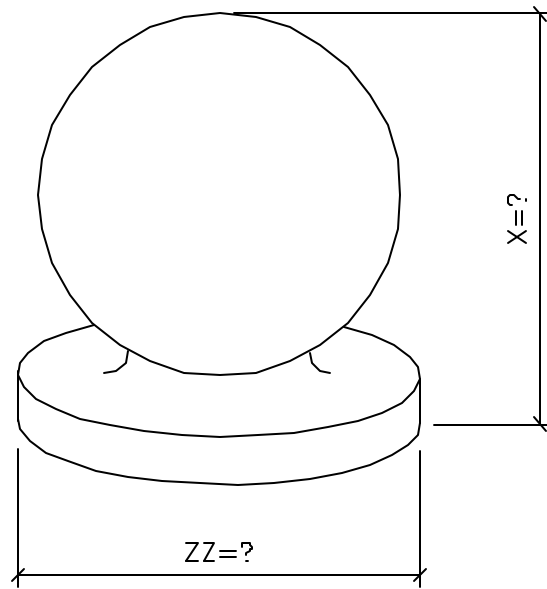

GENERIC FINIAL

EXAMPLE PHOTO OF FINIAL

CHOOSE PROFILE:  
? \_\_\_\_\_

QTY: ? \_\_\_\_\_

① ISOMETRIC VIEW  
FINIAL

STANDARD COLOR CHOICE:  
TAN \ WHITE \ BUFF

Please print clearly

Unit ID: 17685