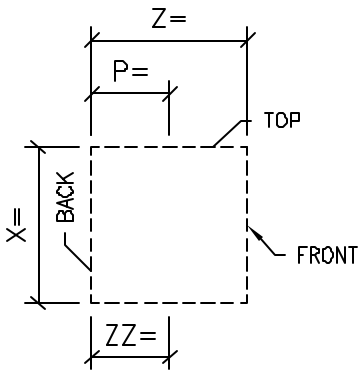

GENERIC JACK ARCH CIRCLE TOP

BATMAN

JILLIAN

EXAMPLE PHOTO
OF JACKARCH

SURROUND PROFILE:

?

KEYSTONE PROFILE:

?

PLINTH PROFILE:

?

1 ISOMETRIC VIEW JACKARCH CIRCLE TOP

TYPICAL MODIFIERS

MODIFIERS: KEYSTONE

MODIFIER: PLINTH

STANDARD COLOR CHOICE:
TAN \ WHITE \ BUFF

Please print clearly