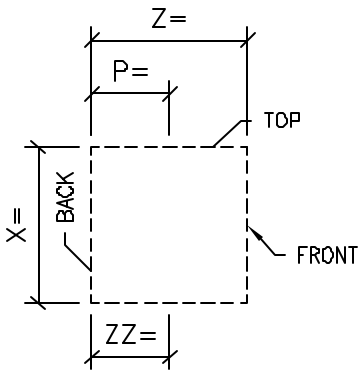

GENERIC JACK ARCH CIRCLE TOP

BATMAN

JILLIAN

EXAMPLE PHOTO
OF JACKARCH

SURROUND PROFILE:

?

KEYSTONE PROFILE:

?

PLINTH PROFILE:

?

1 ISOMETRIC VIEW JACKARCH CIRCLE TOP

TYPICAL MODIFIERS

MODIFIERS: KEYSTONE

MODIFIER: PLINTH

STANDARD COLOR CHOICE:
TAN \ WHITE \ BUFF

Please print clearly