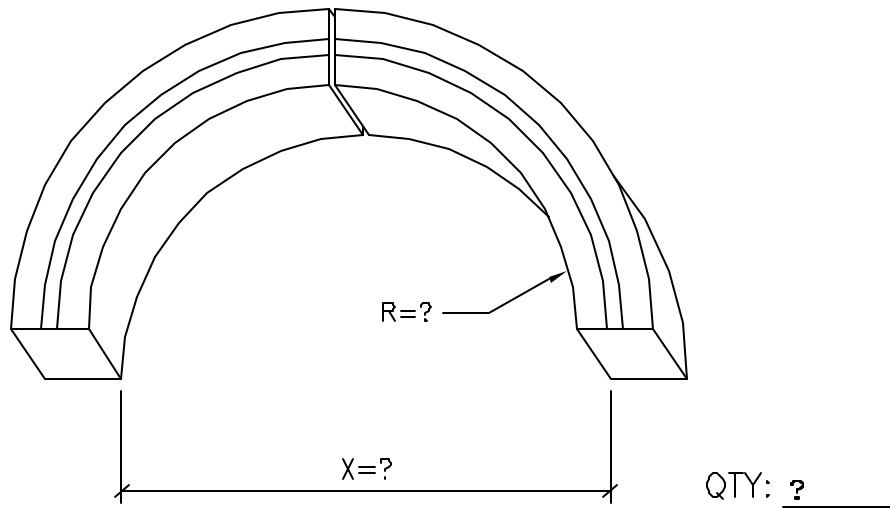

GENERIC JACK ARCH CIRCLE TOP

BATMAN

JILLIAN

EXAMPLE PHOTO
OF JACKARCH

SURROUND PROFILE:

?

KEYSTONE PROFILE:

?

PLINTH PROFILE:

?

1 ISOMETRIC VIEW JACKARCH CIRCLE TOP

TYPICAL MODIFIERS

MODIFIERS: KEYSTONE

MODIFIER: PLINTH

STANDARD COLOR CHOICE:
TAN \ WHITE \ BUFF

Please print clearly