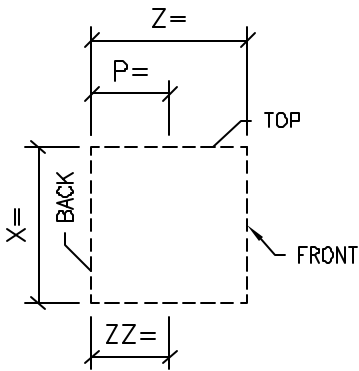

GENERIC JACK ARCH CIRCLE TOP

BATMAN

JILLIAN

EXAMPLE PHOTO
OF JACKARCH

SURROUND PROFILE:

?

KEYSTONE PROFILE:

?

PLINTH PROFILE:

?

1 ISOMETRIC VIEW JACKARCH CIRCLE TOP

TYPICAL MODIFIERS

MODIFIERS: KEYSTONE

MODIFIER: PLINTH

STANDARD COLOR CHOICE:
TAN \ WHITE \ BUFF

Please print clearly