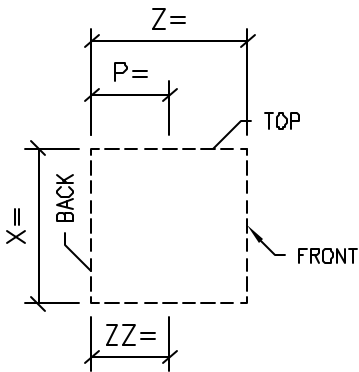

GENERIC JACKARCH EYEBROW

SURROUND PROFILE:
?

KEYSTONE PROFILE:
?

EXAMPLE PHOTO OF JACK ARCH

QTY: ?

1 ISOMETRIC VIEW
JACKARCH EYEBROW

TYPICAL MODIFIERS

MODIFIERS: KEYSTONE

MODIFIER: COPED

STANDARD COLOR CHOICE:
TAN \ WHITE \ BUFF

Please print clearly

Unit ID: 12883