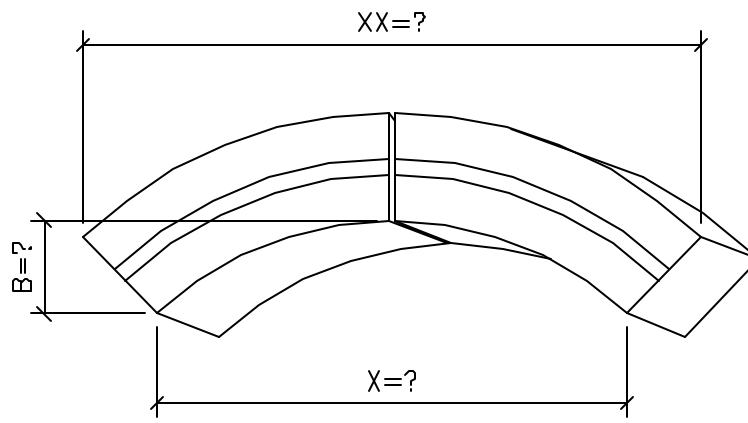

GENERIC JACKARCH EYEBROW

SURROUND PROFILE:
?

KEYSTONE PROFILE:
?

EXAMPLE PHOTO OF JACK ARCH

QTY: ?

1 ISOMETRIC VIEW
JACKARCH EYEBROW

TYPICAL MODIFIERS

MODIFIERS: KEYSTONE

MODIFIER: COPED

STANDARD COLOR CHOICE:
TAN \ WHITE \ BUFF

Please print clearly

Unit ID: 12883