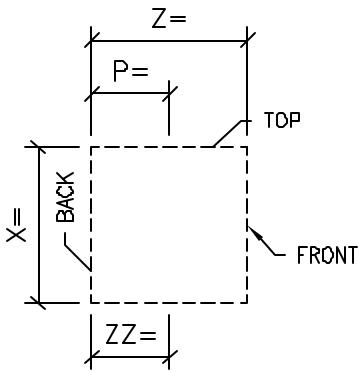

GENERIC JACKARCH EYEBROW

SURROUND PROFILE:
?

KEYSTONE PROFILE:
?

EXAMPLE PHOTO OF JACK ARCH

QTY: ?

1 ISOMETRIC VIEW
JACKARCH EYEBROW

TYPICAL MODIFIERS

MODIFIERS: KEYSTONE

MODIFIER: COPED

STANDARD COLOR CHOICE:
TAN \ WHITE \ BUFF

Please print clearly

Unit ID: 12883