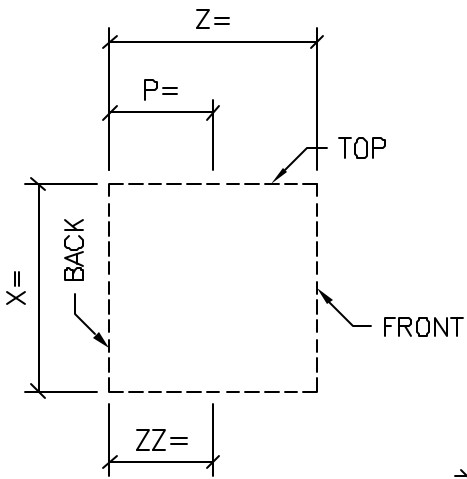

# GENERIC NICHE

CHOOSE PROFILE: \_\_\_\_\_

EXAMPLE PHOTO OF A NICHE

QTY: \_\_\_\_\_

① ISOMETRIC VIEW  
NICHE

STANDARD COLOR CHOICE:  
TAN \ WHITE \ BUFF

Please print clearly

Unit ID: 17698