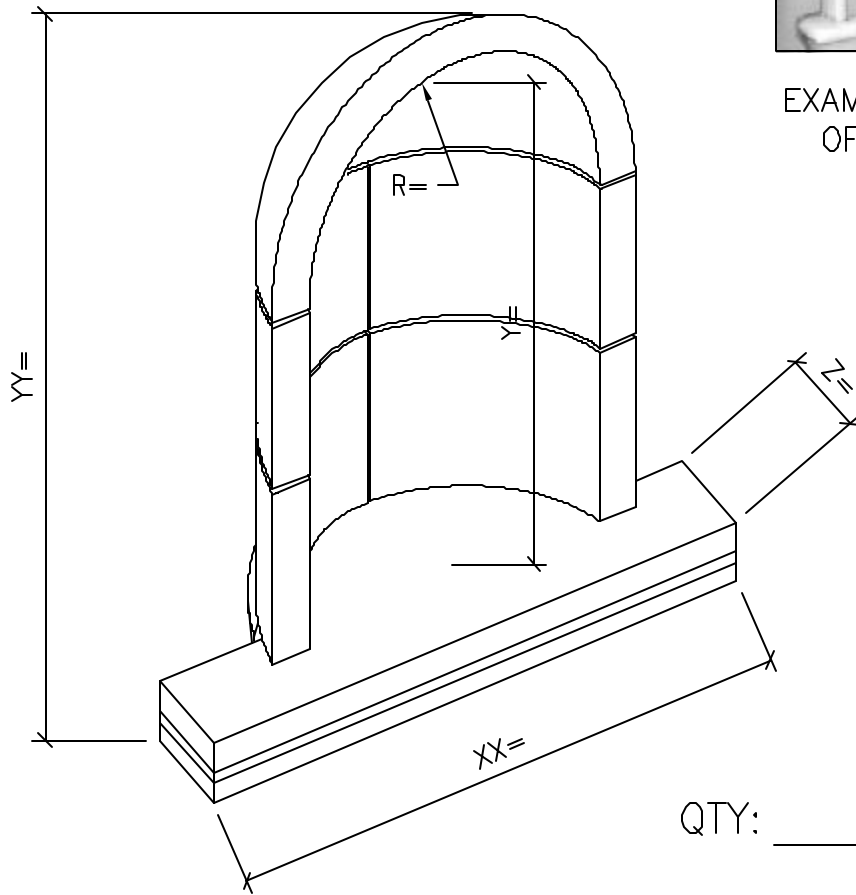

# GENERIC NICHE

CHOOSE PROFILE: \_\_\_\_\_

EXAMPLE PHOTO OF A NICHE

QTY: \_\_\_\_\_

① ISOMETRIC VIEW  
NICHE

STANDARD COLOR CHOICE:  
TAN \ WHITE \ BUFF

Please print clearly

Unit ID: 17698