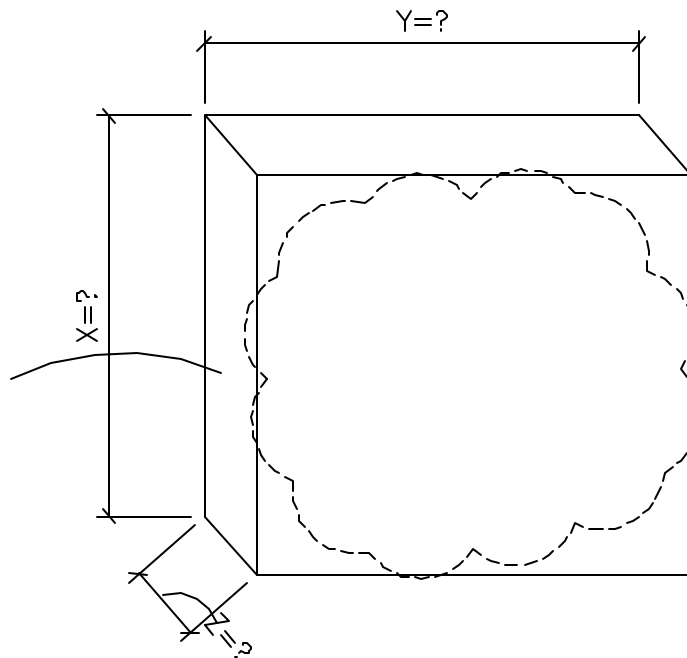

# GENERIC VENEER PANEL

EXAMPLE PHOTO OF VENEER PANEL

CHOOSE PROFILE:  
?

MUST PROVIDE A PHOTO OR OTHER VISUAL AID TO COMPLETE

QTY: ?

① ISOMETRIC VIEW  
VENEER PANEL

STANDARD COLOR CHOICE:  
TAN \ WHITE \ BUFF