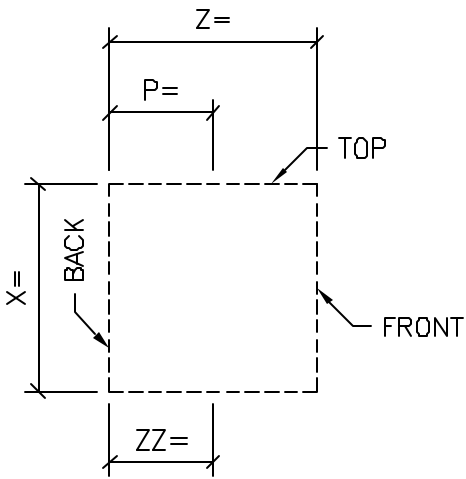

# GENERIC VENEER PANEL

EXAMPLE PHOTO OF VENEER PANEL

CHOOSE PROFILE:  
?

MUST PROVIDE A PHOTO OR OTHER VISUAL AID TO COMPLETE

QTY: ?

① ISOMETRIC VIEW  
VENEER PANEL

STANDARD COLOR CHOICE:  
TAN \ WHITE \ BUFF