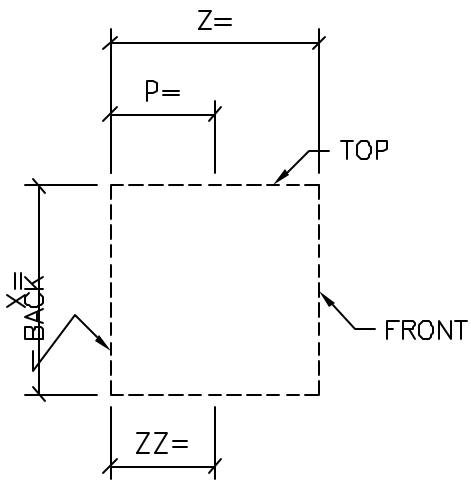

# GENERIC PAVER

EXAMPLE PHOTO OF A PAVER

CHOOSE PROFILE:

?

QTY: ? \_\_\_\_\_

① ISOMETRIC VIEW  
PAVER

STANDARD COLOR CHOICES:  
TAN \ WHITE \ BUFF

Please print clearly

Unit ID: 17662