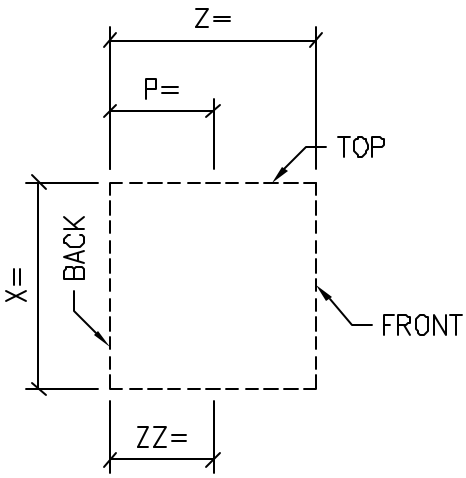

GENERIC PLINTH

EXAMPLE PHOTO OF PLINTH

CHOOSE PROFILE:

?

QTY: ?

1

ISOMETRIC VIEW

PLINTH

STANDARD COLOR CHOICES:
TAN \ WHITE \ BUFF

Please print clearly

Unit ID: 17663