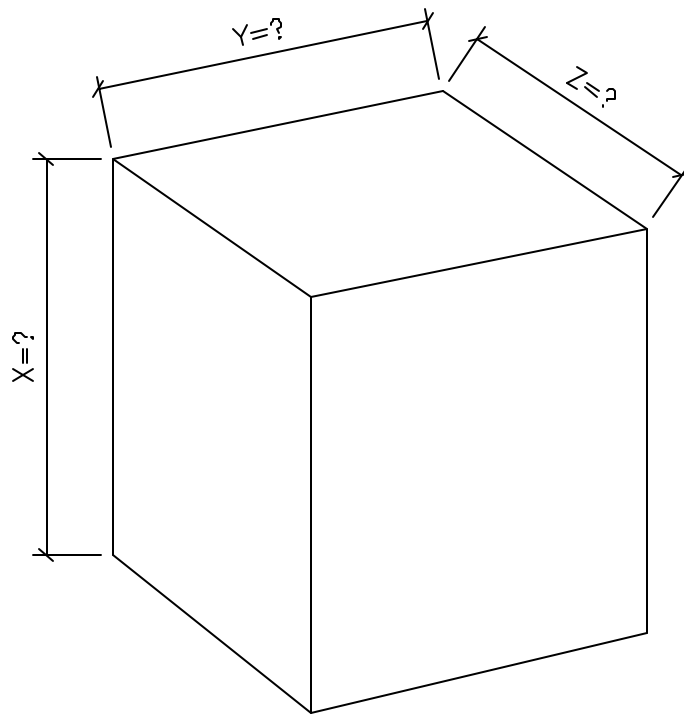

GENERIC PLINTH

EXAMPLE PHOTO OF PLINTH

CHOOSE PROFILE:

?

QTY: ?

1

ISOMETRIC VIEW

PLINTH

STANDARD COLOR CHOICES:
TAN \ WHITE \ BUFF

Please print clearly

Unit ID: 17663