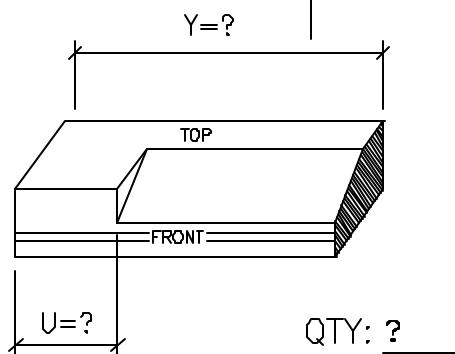

# GENERIC SILLS

EXAMPLE PHOTO OF SILLS

CHOOSE PROFILE:  
? \_\_\_\_\_

TOTAL LINEAR FEET = ? \_\_\_\_\_

② ISOMETRIC VIEW  
STRAIGHT LUGS LEFT  
QTY: ? \_\_\_\_\_

① ISOMETRIC VIEW  
STRAIGHT  
QTY: ? \_\_\_\_\_

③ ISOMETRIC VIEW  
STRAIGHT LUGS RIGHT  
QTY: ? \_\_\_\_\_

STANDARD COLOR CHOICE:  
TAN \ WHITE \ BUFF

CUT TO FIT LENGTHS ARE  
SUPPLIED IN 36" PIECES

Please print clearly

Unit ID: 17719