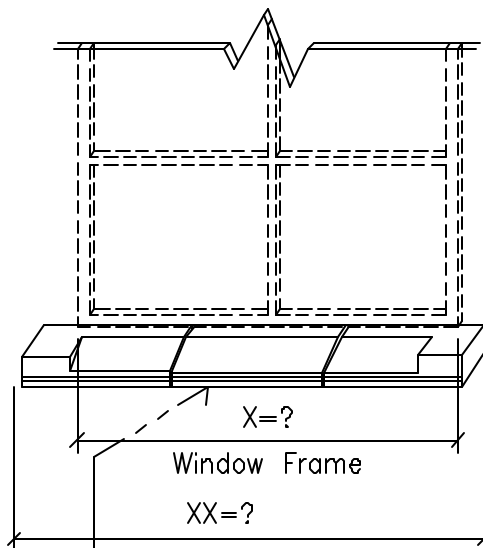

# GENERIC SILLS

EXAMPLE PHOTO OF SILLS

CHOOSE PROFILE:  
? \_\_\_\_\_

TOTAL LINEAR FEET = ? \_\_\_\_\_

② ISOMETRIC VIEW  
STRAIGHT LUGS LEFT  
QTY: ? \_\_\_\_\_

① ISOMETRIC VIEW  
STRAIGHT  
QTY: ? \_\_\_\_\_

③ ISOMETRIC VIEW  
STRAIGHT LUGS RIGHT  
QTY: ? \_\_\_\_\_

STANDARD COLOR CHOICE:  
TAN \ WHITE \ BUFF

CUT TO FIT LENGTHS ARE  
SUPPLIED IN 36" PIECES

Please print clearly

Unit ID: 17719