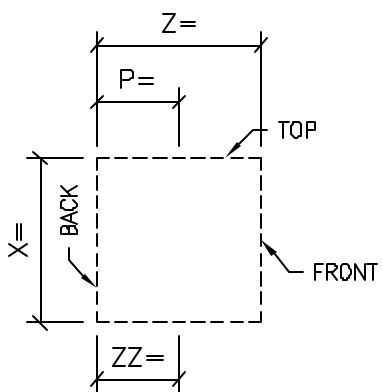

# GENERIC SILLS

EXAMPLE PHOTO OF SILLS

CHOOSE PROFILE:  
? \_\_\_\_\_

TOTAL LINEAR FEET = ? \_\_\_\_\_

② ISOMETRIC VIEW  
STRAIGHT LUGS LEFT  
QTY: ? \_\_\_\_\_

① ISOMETRIC VIEW  
STRAIGHT  
QTY: ? \_\_\_\_\_

③ ISOMETRIC VIEW  
STRAIGHT LUGS RIGHT  
QTY: ? \_\_\_\_\_

STANDARD COLOR CHOICE:  
TAN \ WHITE \ BUFF

CUT TO FIT LENGTHS ARE  
SUPPLIED IN 36" PIECES

Please print clearly

Unit ID: 17719