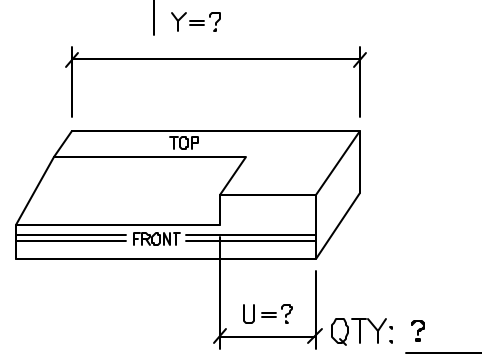

# GENERIC SILLS

EXAMPLE PHOTO OF SILLS

CHOOSE PROFILE:  
? \_\_\_\_\_

TOTAL LINEAR FEET = ? \_\_\_\_\_

② ISOMETRIC VIEW  
STRAIGHT LUGS LEFT  
QTY: ? \_\_\_\_\_

① ISOMETRIC VIEW  
STRAIGHT  
QTY: ? \_\_\_\_\_

③ ISOMETRIC VIEW  
STRAIGHT LUGS RIGHT  
QTY: ? \_\_\_\_\_

STANDARD COLOR CHOICE:  
TAN \ WHITE \ BUFF

CUT TO FIT LENGTHS ARE  
SUPPLIED IN 36" PIECES

Please print clearly

Unit ID: 17719