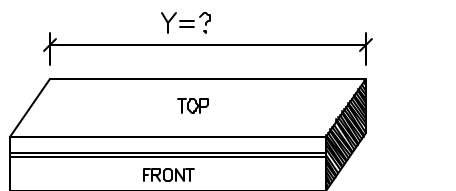

# GENERIC SILLS

EXAMPLE PHOTO OF SILLS

CHOOSE PROFILE:  
? \_\_\_\_\_

TOTAL LINEAR FEET = ? \_\_\_\_\_

② ISOMETRIC VIEW  
STRAIGHT LUGS LEFT  
QTY: ? \_\_\_\_\_

① ISOMETRIC VIEW  
STRAIGHT  
QTY: ? \_\_\_\_\_

③ ISOMETRIC VIEW  
STRAIGHT LUGS RIGHT  
QTY: ? \_\_\_\_\_

STANDARD COLOR CHOICE:  
TAN \ WHITE \ BUFF

CUT TO FIT LENGTHS ARE  
SUPPLIED IN 36" PIECES

Please print clearly

Unit ID: 17719