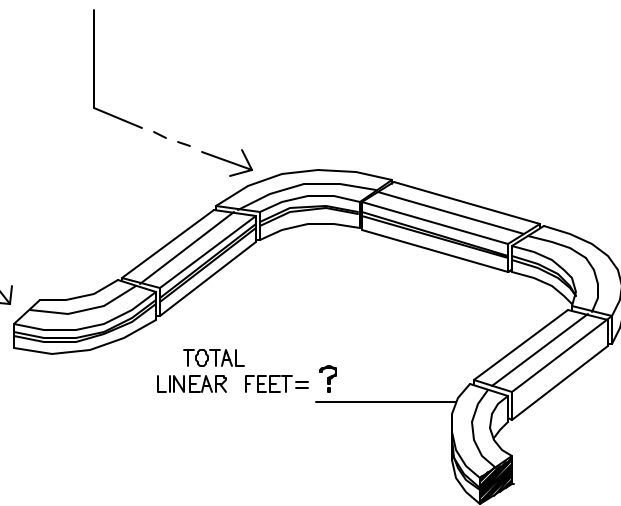

**GENERIC SILL**

EXAMPLE PHOTO OF SILLS

CHOOSE PROFILE:

? \_\_\_\_\_

QTY: ? \_\_\_\_\_

① **ISOMETRIC VIEW**  
COPE INSIDE RADIUS

QTY: ? \_\_\_\_\_

② **ISOMETRIC VIEW**  
COPE OUTSIDE RADIUS

TOTAL LINEAR FEET = ?

① **ISOMETRIC VIEW**  
SILL

STANDARD COLOR CHOICES:  
TAN \ WHITE \ BUFF

Please print clearly

Unit ID: 17720