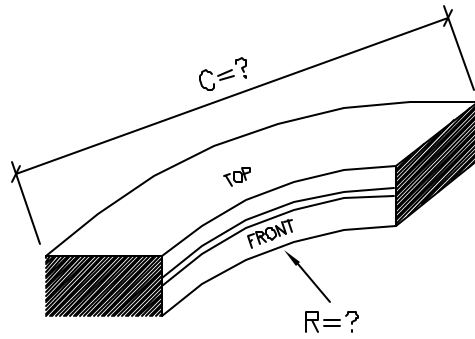

**GENERIC SILL**

EXAMPLE PHOTO OF SILLS

CHOOSE PROFILE:

? \_\_\_\_\_

QTY: ? \_\_\_\_\_

① **ISOMETRIC VIEW**  
COPE INSIDE RADIUS

QTY: ? \_\_\_\_\_

② **ISOMETRIC VIEW**  
COPE OUTSIDE RADIUS

TOTAL LINEAR FEET = ?

① **ISOMETRIC VIEW**  
SILL

STANDARD COLOR CHOICES:  
TAN \ WHITE \ BUFF

Please print clearly

Unit ID: 17720