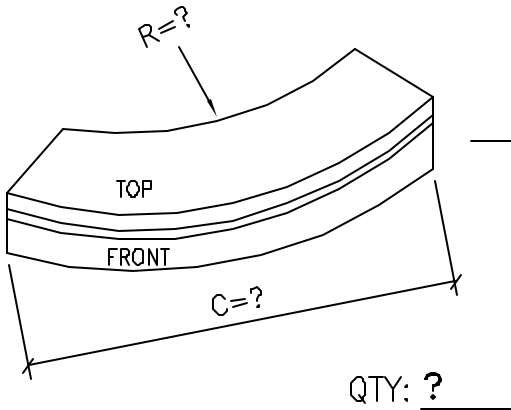

**GENERIC SILL**

EXAMPLE PHOTO OF SILLS

CHOOSE PROFILE:

? \_\_\_\_\_

QTY: ? \_\_\_\_\_

① **ISOMETRIC VIEW**  
COPE INSIDE RADIUS

QTY: ? \_\_\_\_\_

② **ISOMETRIC VIEW**  
COPE OUTSIDE RADIUS

TOTAL LINEAR FEET = ?

① **ISOMETRIC VIEW**  
SILL

STANDARD COLOR CHOICES:  
TAN \ WHITE \ BUFF

Please print clearly

Unit ID: 17720