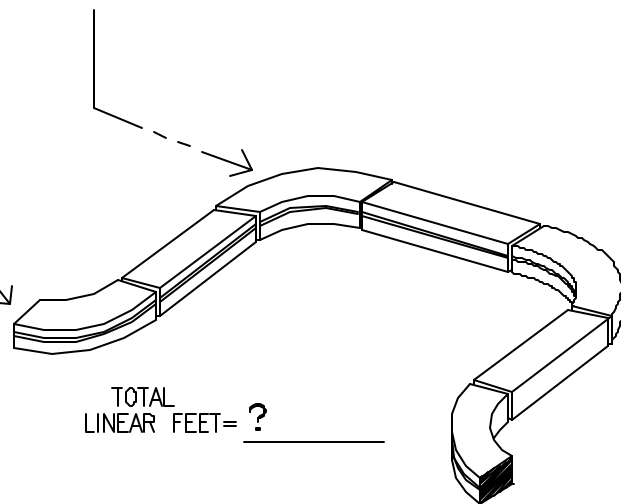

GENERIC WATERTABLE

CHOOSE PROFILE:

? _____

EXAMPLE PHOTO OF WATERTABLE

QTY: ? _____

① ISOMETRIC VIEW
COPE INSIDE RADIUS

QTY: ? _____

② ISOMETRIC VIEW
COPE OUTSIDE RADIUS

TOTAL LINEAR FEET= ? _____

③ ISOMETRIC VIEW
WATERTABLE

STANDARD COLOR CHOICES:
TAN \ WHITE \ BUFF

Please print clearly

Unit ID: 17724