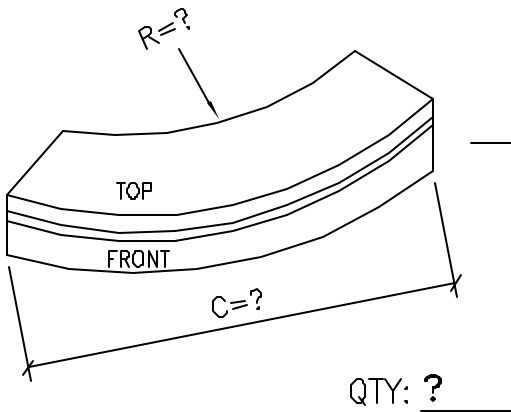

GENERIC WATERTABLE

CHOOSE PROFILE:

? _____

EXAMPLE PHOTO OF WATERTABLE

QTY: ? _____

① ISOMETRIC VIEW
COPE INSIDE RADIUS

QTY: ? _____

② ISOMETRIC VIEW
COPE OUTSIDE RADIUS

TOTAL LINEAR FEET= ? _____

③ ISOMETRIC VIEW
WATERTABLE

STANDARD COLOR CHOICES:
TAN \ WHITE \ BUFF

Please print clearly

Unit ID: 17724