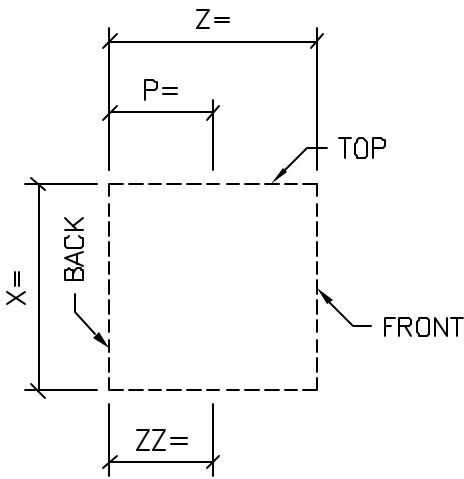

GENERIC WATERTABLE

CHOOSE PROFILE:

? _____

EXAMPLE PHOTO OF WATERTABLE

QTY: ? _____

① ISOMETRIC VIEW
COPE INSIDE RADIUS

QTY: ? _____

② ISOMETRIC VIEW
COPE OUTSIDE RADIUS

TOTAL LINEAR FEET= ? _____

③ ISOMETRIC VIEW
WATERTABLE

STANDARD COLOR CHOICES:
TAN \ WHITE \ BUFF

Please print clearly

Unit ID: 17724