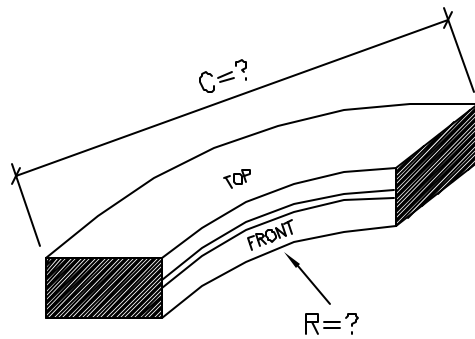

GENERIC WATERTABLE

CHOOSE PROFILE:

? _____

EXAMPLE PHOTO OF WATERTABLE

QTY: ? _____

① ISOMETRIC VIEW
COPE INSIDE RADIUS

QTY: ? _____

② ISOMETRIC VIEW
COPE OUTSIDE RADIUS

TOTAL LINEAR FEET= ? _____

③ ISOMETRIC VIEW
WATERTABLE

STANDARD COLOR CHOICES:
TAN \ WHITE \ BUFF

Please print clearly

Unit ID: 17724