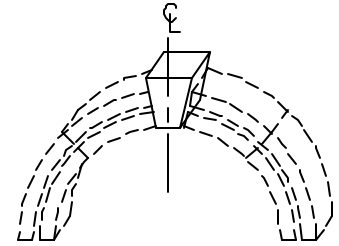

GENERIC SURROUND WINDOW CIRCLE TOP

SURROUND PROFILE:

?

KEystone PROFILE:

?

SILL PROFILE:

?

EXAMPLE PHOTO
OF SURROUND

ISOMETRIC VIEW

1 SURROUND WINDOW CIRCLE TOP

QTY: ? _____

TYPICAL MODIFIERS

MODIFIERS: KEystone

MODIFIER: SILL

STANDARD COLOR CHOICE:
TAN \ WHITE \ BUFF

Please print clearly