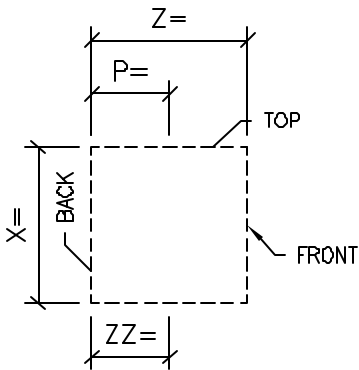

GENERIC SURROUND WINDOW CIRCLE TOP

SURROUND PROFILE:

?

KEystone PROFILE:

?

SILL PROFILE:

?

EXAMPLE PHOTO
OF SURROUND

ISOMETRIC VIEW

1 SURROUND WINDOW CIRCLE TOP

QTY: ? _____

TYPICAL MODIFIERS

MODIFIERS: KEystone

MODIFIER: SILL

STANDARD COLOR CHOICE:
TAN \ WHITE \ BUFF

Please print clearly