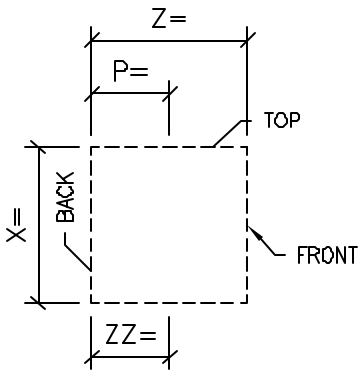

GENERIC SURROUND WINDOW CIRCLE TOP

SURROUND PROFILE:

?

KEystone PROFILE:

?

SILL PROFILE:

?

EXAMPLE PHOTO
OF SURROUND

ISOMETRIC VIEW

1 SURROUND WINDOW CIRCLE TOP

QTY: ? _____

TYPICAL MODIFIERS

MODIFIERS: KEystone

MODIFIER: SILL

STANDARD COLOR CHOICE:
TAN \ WHITE \ BUFF

Please print clearly