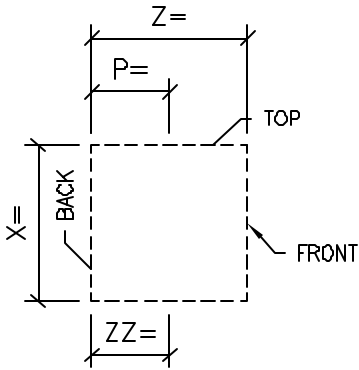

GENERIC SURROUND WINDOW CIRCLE TOP

SURROUND PROFILE:

?

KEystone PROFILE:

?

SILL PROFILE:

?

EXAMPLE PHOTO
OF SURROUND

ISOMETRIC VIEW

1 SURROUND WINDOW CIRCLE TOP

QTY: ? _____

TYPICAL MODIFIERS

MODIFIERS: KEystone

MODIFIER: SILL

STANDARD COLOR CHOICE:
TAN \ WHITE \ BUFF

Please print clearly