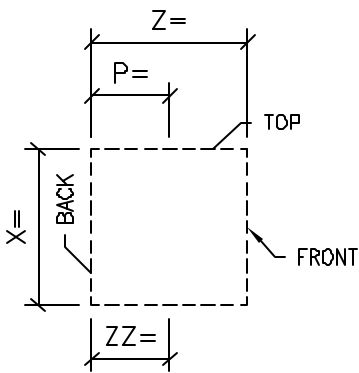

GENERIC SURROUND WINDOW ELLIPTICAL

SURROUND PROFILE:

?

KEystone PROFILE:

?

SILL PROFILE:

?

STANDARD COLOR CHOICE:
TAN \ WHITE \ BUFF

EXAMPLE PHOTO OF SURROUND

ISOMETRIC VIEW

1 SURROUND WINDOW ELLIPTICAL

QTY: ?

TYPICAL MODIFIERS

MODIFIERS: KEystone

MODIFIER: SILL

Please print clearly