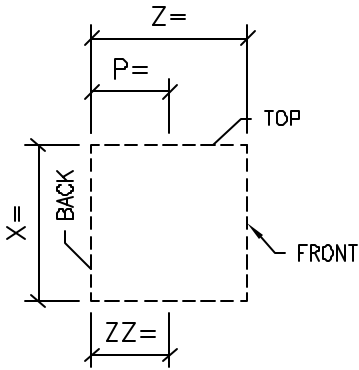

GENERIC SURROUND WINDOW ELLIPTICAL

SURROUND PROFILE:

?

KEystone PROFILE:

?

SILL PROFILE:

?

STANDARD COLOR CHOICE:
TAN \ WHITE \ BUFF

EXAMPLE PHOTO OF SURROUND

ISOMETRIC VIEW

1 SURROUND WINDOW ELLIPTICAL

QTY: ?

TYPICAL MODIFIERS

MODIFIERS: KEystone

MODIFIER: SILL

Please print clearly