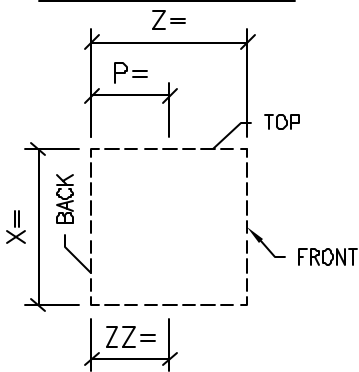

GENERIC SURROUND WINDOW ELLIPTICAL

SURROUND PROFILE:

?

KEystone PROFILE:

?

SILL PROFILE:

?

STANDARD COLOR CHOICE:
TAN \ WHITE \ BUFF

EXAMPLE PHOTO OF SURROUND

ISOMETRIC VIEW

1 SURROUND WINDOW ELLIPTICAL

QTY: ?

TYPICAL MODIFIERS

MODIFIERS: KEystone

MODIFIER: SILL

Please print clearly