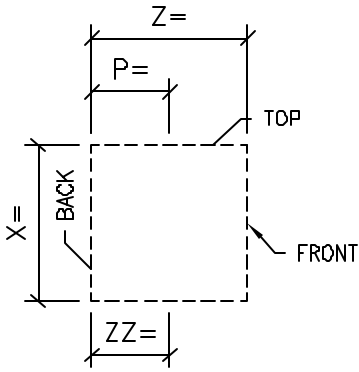

# GENERIC SURROUND WINDOW ELLIPTICAL

SURROUND PROFILE: ?

OTHER PROFILE: ?

OTHER PROFILE: ?

STANDARD COLOR CHOICE:  
TAN \ WHITE \ BUFF

EXAMPLE PHOTO OF SURROUND ELLIPTICAL W/ PILASTER

1 ISOMETRIC VIEW SURROUND ELLIPTICAL