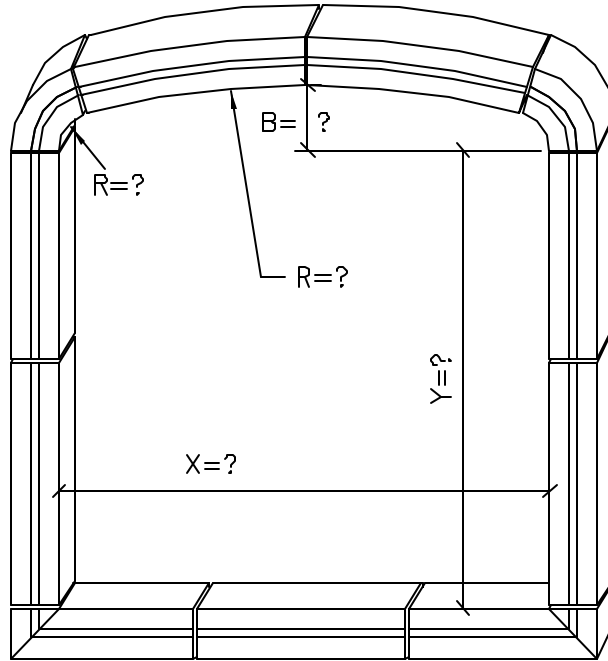

# GENERIC SURROUND WINDOW ELLIPTICAL

SURROUND PROFILE: ?

OTHER PROFILE: ?

OTHER PROFILE: ?

STANDARD COLOR CHOICE:  
TAN \ WHITE \ BUFF

EXAMPLE PHOTO OF SURROUND ELLIPTICAL W/ PILASTER

1 ISOMETRIC VIEW SURROUND ELLIPTICAL