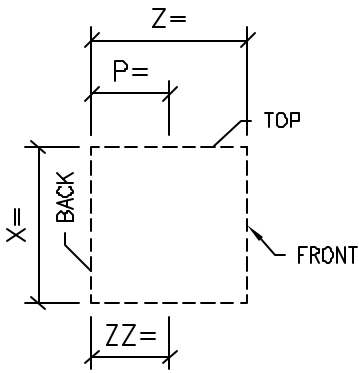

# GENERIC SURROUND WINDOW ELLIPTICAL

SURROUND PROFILE: ?

OTHER PROFILE: ?

OTHER PROFILE: ?

STANDARD COLOR CHOICE:  
TAN \ WHITE \ BUFF

EXAMPLE PHOTO OF SURROUND ELLIPTICAL W/ PILASTER

1 ISOMETRIC VIEW SURROUND ELLIPTICAL