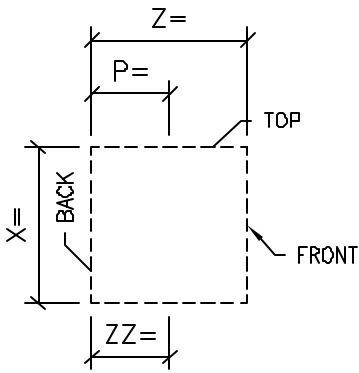

# GENERIC SURROUND WINDOW ELLIPTICAL

SURROUND PROFILE: ?

OTHER PROFILE: ?

OTHER PROFILE: ?

STANDARD COLOR CHOICE:  
TAN \ WHITE \ BUFF

EXAMPLE PHOTO OF SURROUND ELLIPTICAL W/ PILASTER

1 ISOMETRIC VIEW SURROUND ELLIPTICAL