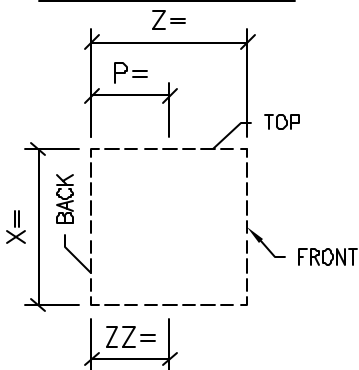

GENERIC SURROUND WINDOW EYEBROW

SURROUND PROFILE:
?

OTHER PROFILE:
?

OTHER PROFILE:
?

STANDARD COLOR CHOICE:
TAN \ WHITE \ BUFF

EXAMPLE PHOTO OF SURROUND

QTY: ?

1 ISOMETRIC VIEW SURROUND WINDOW EYEBROW