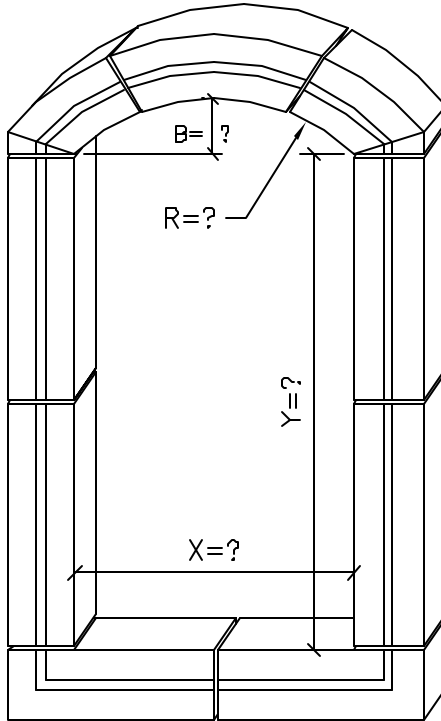

GENERIC SURROUND WINDOW EYEBROW

SURROUND PROFILE:
?

OTHER PROFILE:
?

OTHER PROFILE:
?

STANDARD COLOR CHOICE:
TAN \ WHITE \ BUFF

EXAMPLE PHOTO OF SURROUND

QTY: ?

1 ISOMETRIC VIEW SURROUND WINDOW EYEBROW