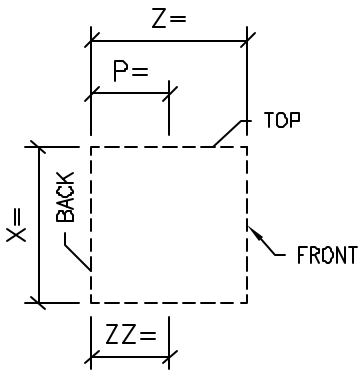

GENERIC SURROUND WINDOW EYEBROW

SURROUND PROFILE:
?

OTHER PROFILE:
?

OTHER PROFILE:
?

STANDARD COLOR CHOICE:
TAN \ WHITE \ BUFF

EXAMPLE PHOTO OF SURROUND

QTY: ?

1 ISOMETRIC VIEW SURROUND WINDOW EYEBROW

ADDITIONAL MODIFIERS

MODIFIERS: EAR

MODIFIERS: WINGS

MODIFIER: PLINTH

Please print clearly

Unit ID: 12878