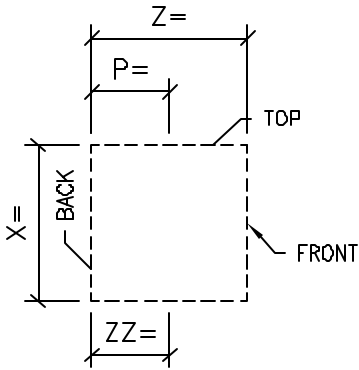

GENERIC SURROUND WINDOW EYEBROW

SURROUND PROFILE:
?

OTHER PROFILE:
?

OTHER PROFILE:
?

STANDARD COLOR CHOICE:
TAN \ WHITE \ BUFF

EXAMPLE PHOTO OF SURROUND

QTY: ?

1 ISOMETRIC VIEW SURROUND WINDOW EYEBROW

ADDITIONAL MODIFIERS

MODIFIERS: EAR

MODIFIERS: WINGS

MODIFIER: PLINTH

Please print clearly

Unit ID: 12878