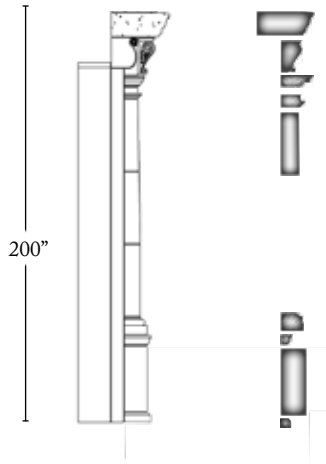

Project Portfolio Contents

A

Entry

B

Window Surround

C

Stairs and Balustrade

Breaking Down The Project

Showing how the pieces fit together to make the style

NEES RESIDENCE

Proj ID 8585

A

**Entry
Lower Section**

Cross
Section

Ramshorn
(Keystone)

Custom Shape
Recess Panel
(Door Surround Accent)

Flatface Panel
(Entry and Door Surround)

Entry, Inner Section

Breaking Down The Project

Showing how the pieces fit together to make the style

NEES RESIDENCE
Proj ID 8585

B

Cross Section

**Entry
Upper Section**