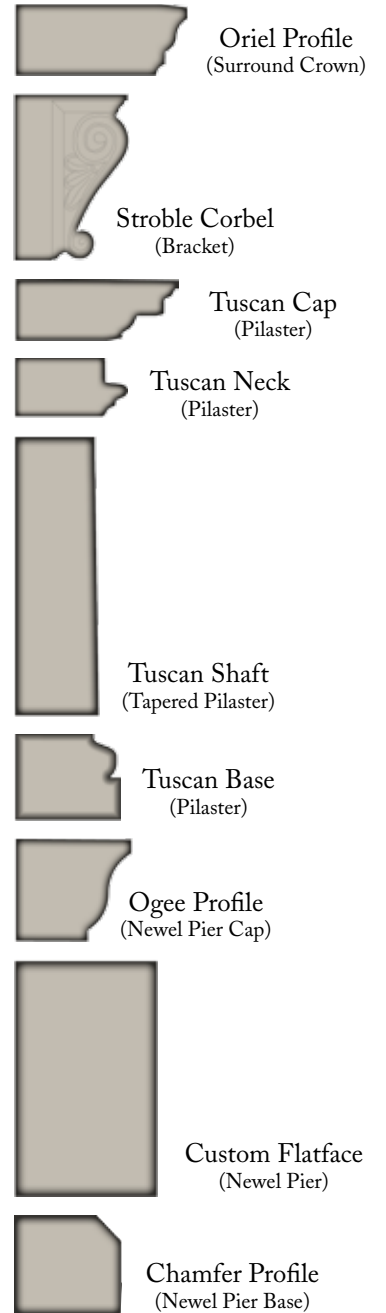

Project Portfolio Contents

A

Entry

B

Window Surround

C

Stairs and Balustrade

Breaking Down The Project

Showing how the pieces fit together to make the style

NEES RESIDENCE

Proj ID 8585

A

**Entry
Lower Section**

Cross
Section

Ramshorn
(Keystone)

Custom Shape
Recess Panel
(Door Surround Accent)

Flatface Panel
(Entry and Door Surround)

Entry, Inner Section

Breaking Down The Project

Showing how the pieces fit together to make the style

NEES RESIDENCE
Proj ID 8585

B

Cross Section

**Entry
Upper Section**