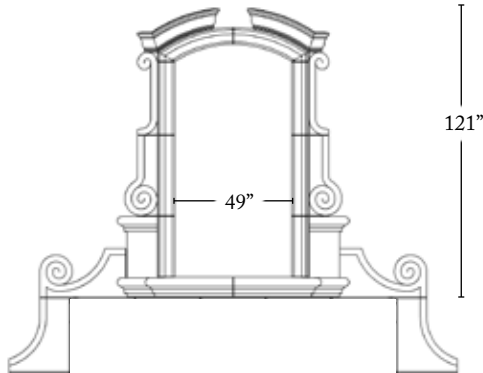

Showing how the pieces fit together to make the style

NEES RESIDENCE

Proj ID 8585

A

**Entry
Lower Section**

Cross
Section

Ramshorn
(Keystone)

Custom Shape
Recess Panel
(Door Surround Accent)

Flatface Panel
(Entry and Door Surround)

Entry, Inner Section

Breaking Down The Project

Showing how the pieces fit together to make the style

NEES RESIDENCE
Proj ID 8585

B

Cross Section

**Entry
Upper Section**