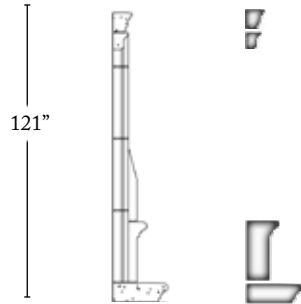

Flatface Panel
(Entry and Door Surround)

Entry, Inner Section

Breaking Down The Project

Showing how the pieces fit together to make the style

NEES RESIDENCE
Proj ID 8585

B

Cross Section

**Entry
Upper Section**