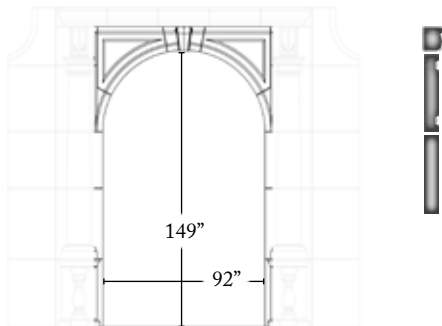

Showing how the pieces fit together to make the style

NEES RESIDENCE

Proj ID 8585

A

**Entry
Lower Section**

Cross
Section

Ramshorn
(Keystone)

Custom Shape
Recess Panel
(Door Surround Accent)

Flatface Panel
(Entry and Door Surround)

Entry, Inner Section

Breaking Down The Project

Showing how the pieces fit together to make the style

NEES RESIDENCE
Proj ID 8585

B

Cross Section

**Entry
Upper Section**