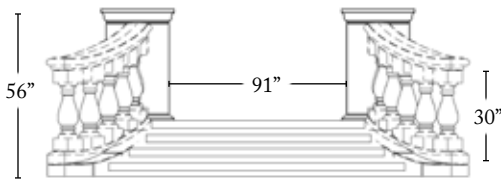

Breaking Down The Project

Showing how the pieces fit together to make the style

NEES RESIDENCE
Proj ID 8585

B

**Entry
Upper Section**

C

**Stairs and
Balustrade**