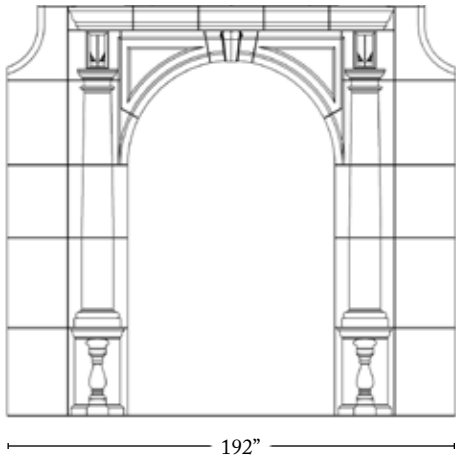

Project Portfolio Contents

A

Entry

B

Window Surround

C

Stairs and Balustrade

Breaking Down The Project

Showing how the pieces fit together to make the style

NEES RESIDENCE

Proj ID 8585

A

**Entry
Lower Section**

Cross
Section

Ramshorn
(Keystone)

Custom Shape
Recess Panel
(Door Surround Accent)

Flatface Panel
(Entry and Door Surround)

Entry, Inner Section

Breaking Down The Project

Showing how the pieces fit together to make the style

NEES RESIDENCE
Proj ID 8585

B

Cross Section

**Entry
Upper Section**